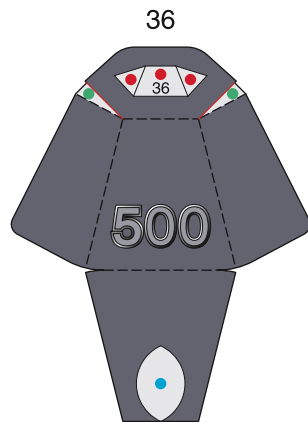

(Moving) Circus strongman : Pattern

© Canon Inc. © Hideharu Naitoh & unity design