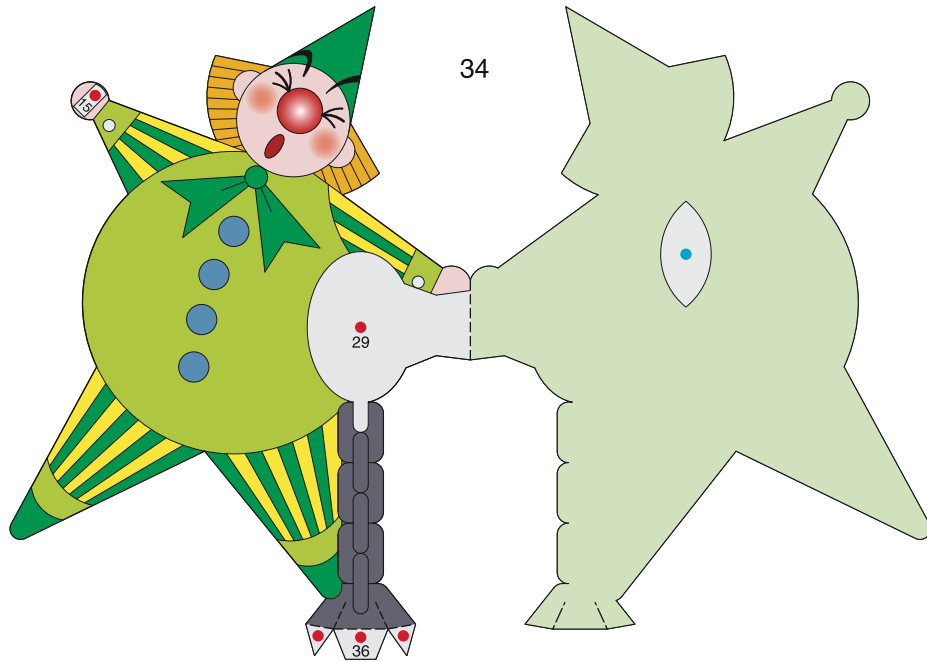

(Moving) Circus strongman : Pattern

© Canon Inc. © Hideharu Naitoh & unity design

Canon

PAPER CRAFT

<http://www.canon.com/c-park/en/>

View of completed model

(Moving) Circus strongman

A circus is a special place where dreams become real. Everyone can enjoy a circus, young or old. Step right up for a world of surprises!

This circus strongman puts on an entertaining and powerful performance, raising and lowering his arms when you move the star-shaped lever beneath the model's frame up and down.

■ Parts list (pattern) : Twelve A4 sheets (No. 1 to No. 12)

■ No. of Parts : 57

* Build the model by carefully reading the Assembly Instructions , in the parts sheet page order.

(Moving) Circus strongman : Pattern

© Canon Inc. © Hideharu Naitoh & unity design

Canon

(Moving) Circus strongman : Pattern

© Canon Inc. © Hideharu Naitoh & unity design

Canon

(Moving) Circus strongman : Pattern

© Canon Inc. © Hideharu Naitoh & unity design

(Moving) Circus strongman : Pattern