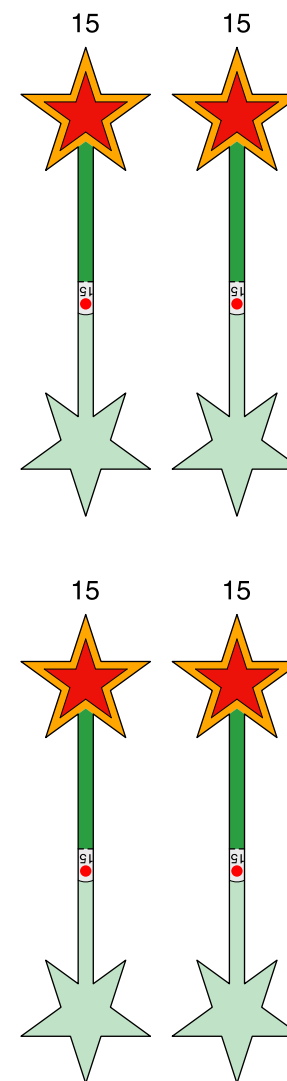

This circus strongman puts on an entertaining and powerful performance, raising and lowering his arms when you move the star-shaped lever beneath the model's frame up and down.

■ Parts list (pattern) : Twelve A4 sheets (No. 1 to No. 12)

■ No. of Parts : 57

* Build the model by carefully reading the Assembly Instructions , in the parts sheet page order.

(Moving) Circus strongman : Pattern

© Canon Inc. © Hideharu Naitoh & unity design

Canon

2

(Moving) Circus strongman : Pattern

© Canon Inc. © Hideharu Naitoh & unity design

Canon

(Moving) Circus strongman : Pattern

© Canon Inc. © Hideharu Naitoh & unity design

3

(Moving) Circus strongman : Pattern

4

(Moving) Circus strongman : Pattern

© Canon Inc. © Hideharu Naitoh & unity design

(Moving) Circus strongman : Pattern

© Canon Inc. © Hideharu Naitoh & unity design

(Moving) Circus strongman : Pattern

© Canon Inc. © Hideharu Naitoh & unity design