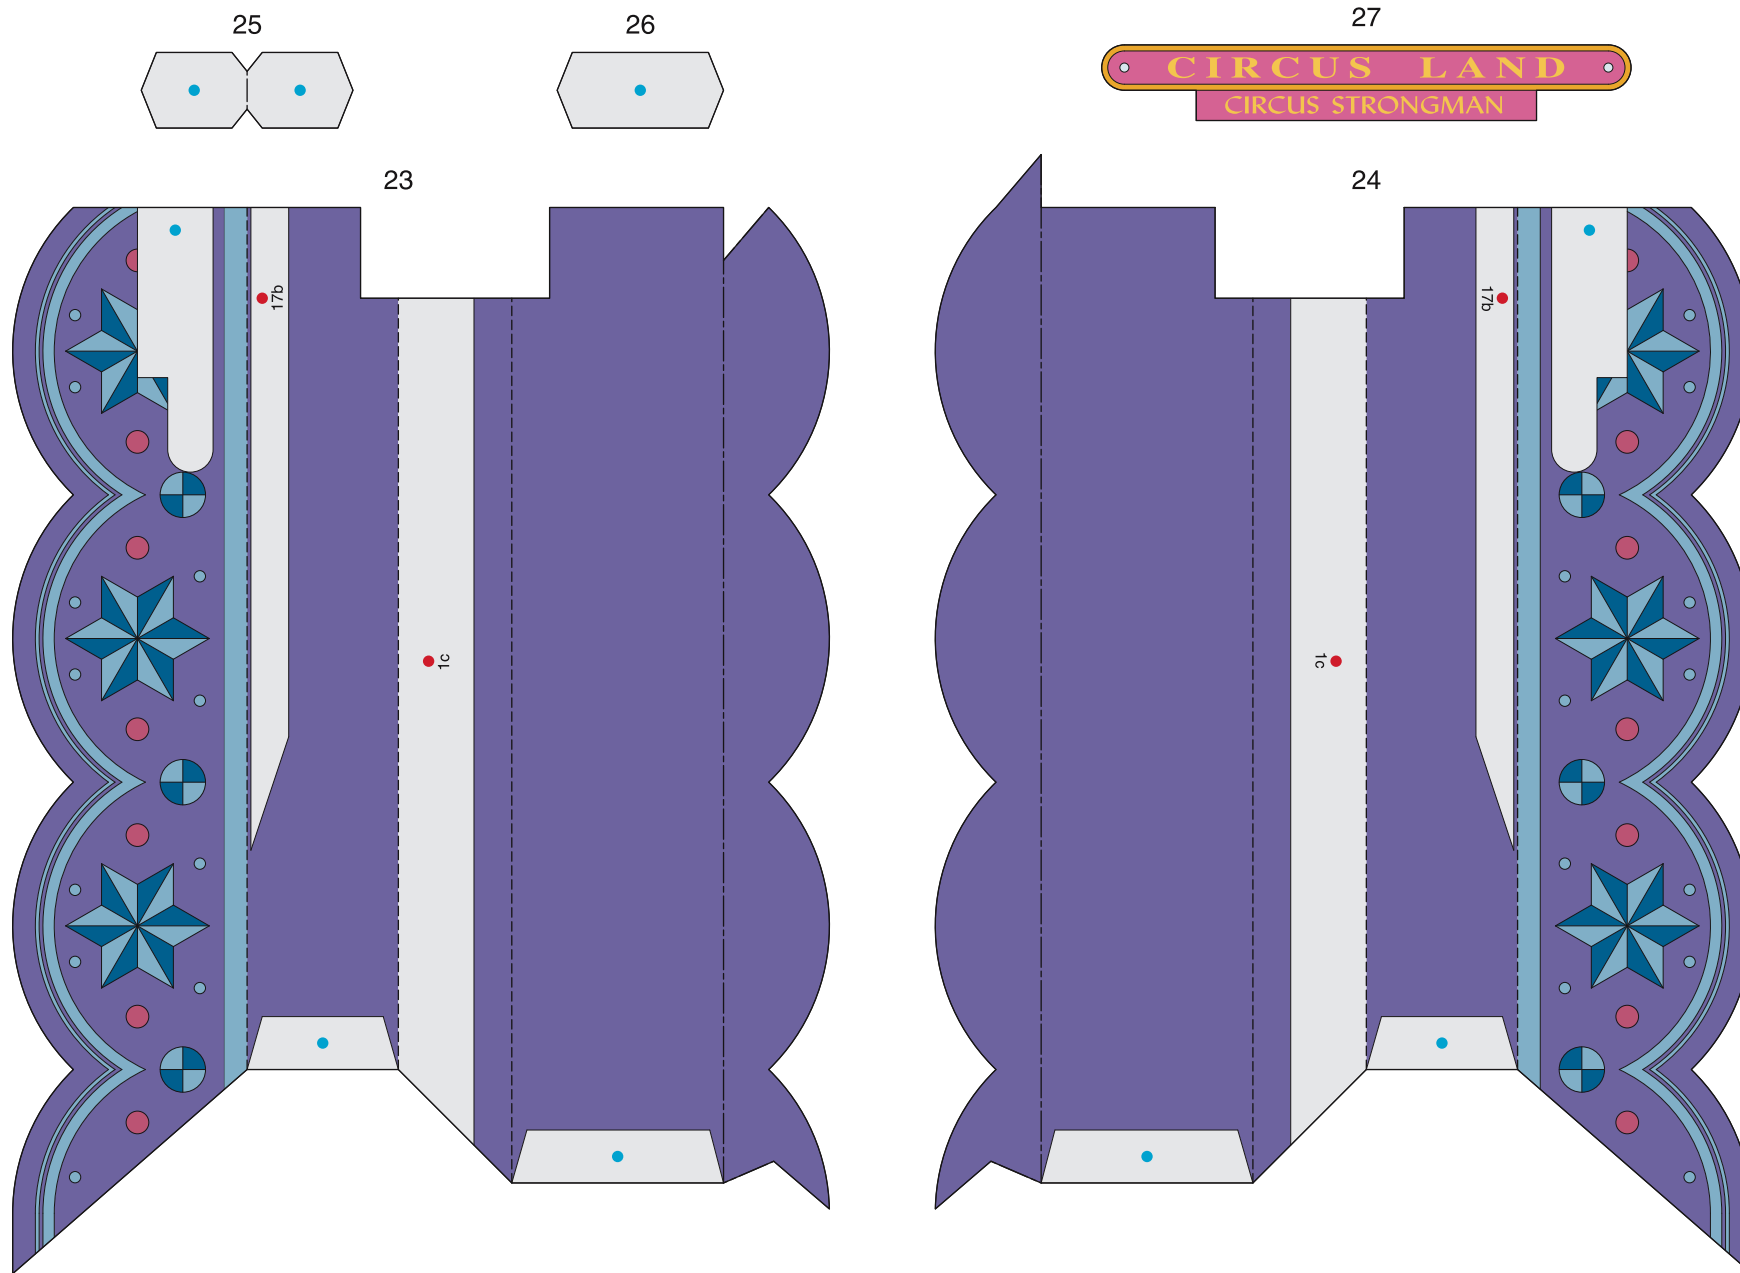

(Moving) Circus strongman : Pattern

© Canon Inc. © Hideharu Naitoh & unity design

Canon