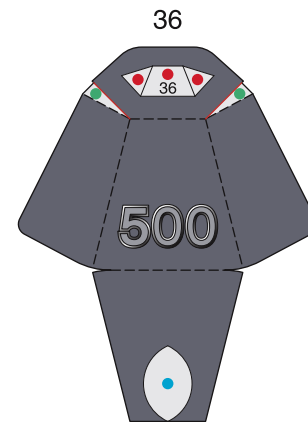

(Moving) Circus strongman : Pattern

© Canon Inc. © Hideharu Naitoh & unity design