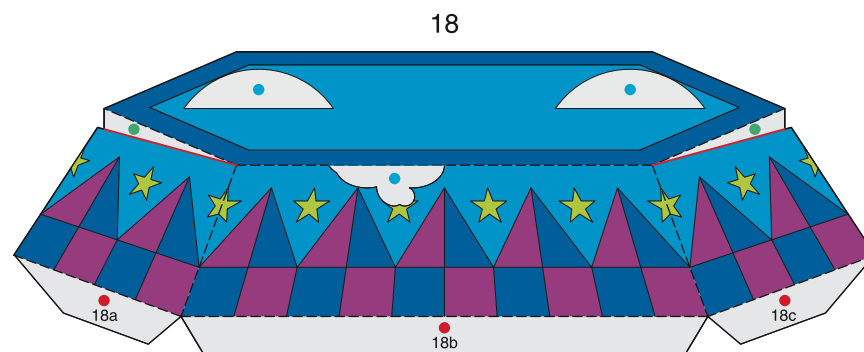

(Moving) Circus strongman : Pattern

© Canon Inc. © Hideharu Naitoh & unity design