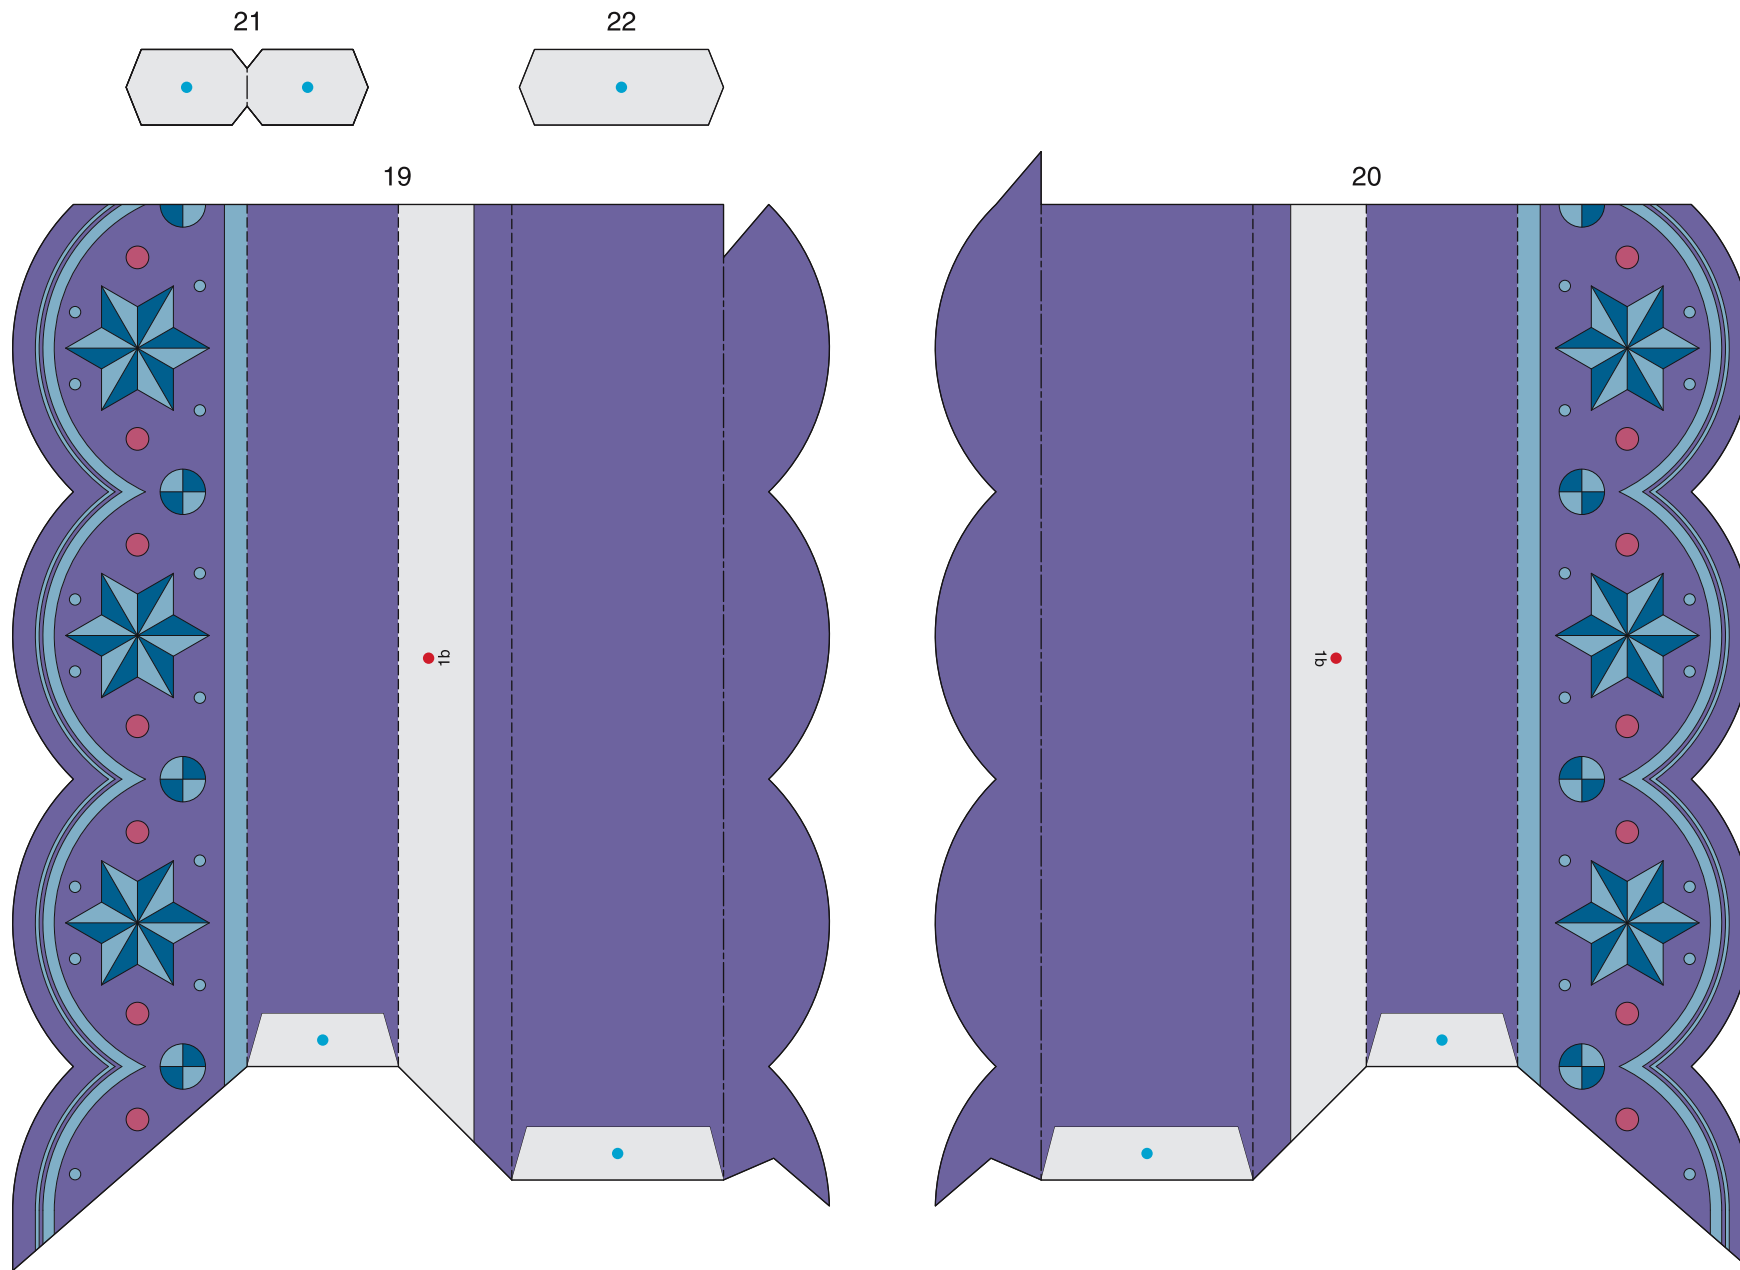

(Moving) Circus strongman : Pattern

© Canon Inc. © Hideharu Naitoh & unity design